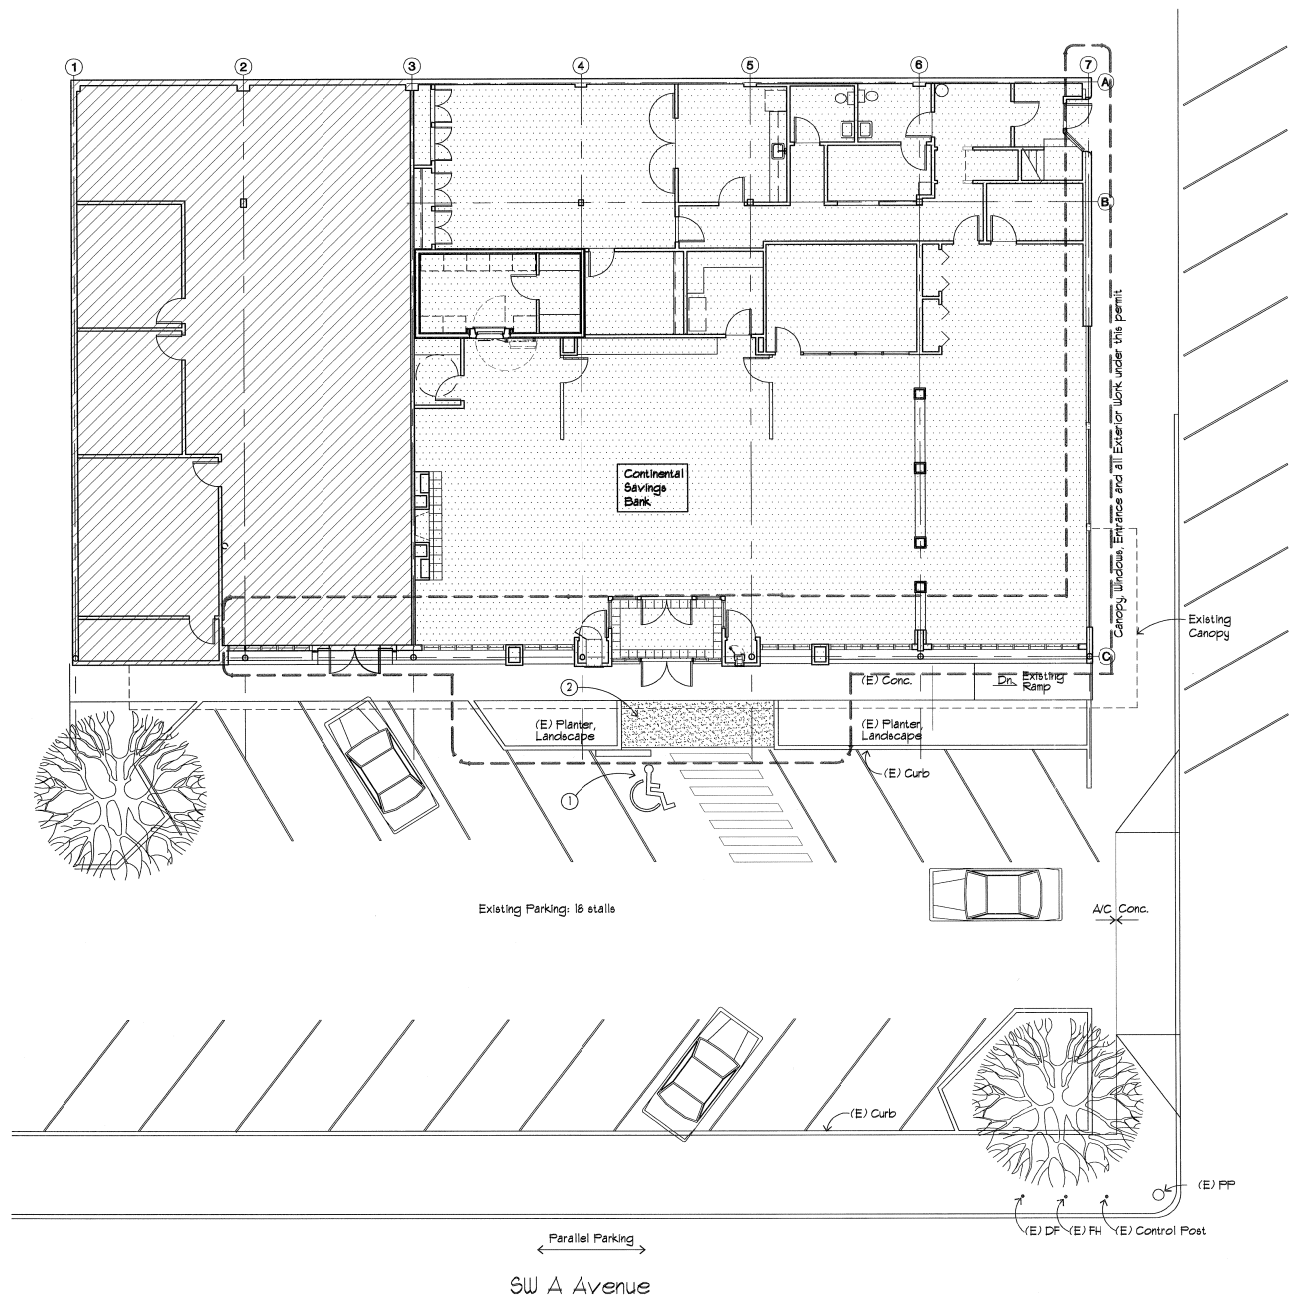

FOR LEASE

101 "A" Avenue, Lake Oswego, OR 97034

Lake Oswego Retail Space

Norris & Stevens

621 SW Morrison St., Ste. 800
Portland, OR 97205
503.223.3171 - Ph. / 503.228.2136 - Fx.
www.norris-stevens.com

For More Information or a Property Tour, Please Contact:

Dean Wier
deanw@norris-stevens.com

Tracey Johnson
traceyj@norris-stevens.com